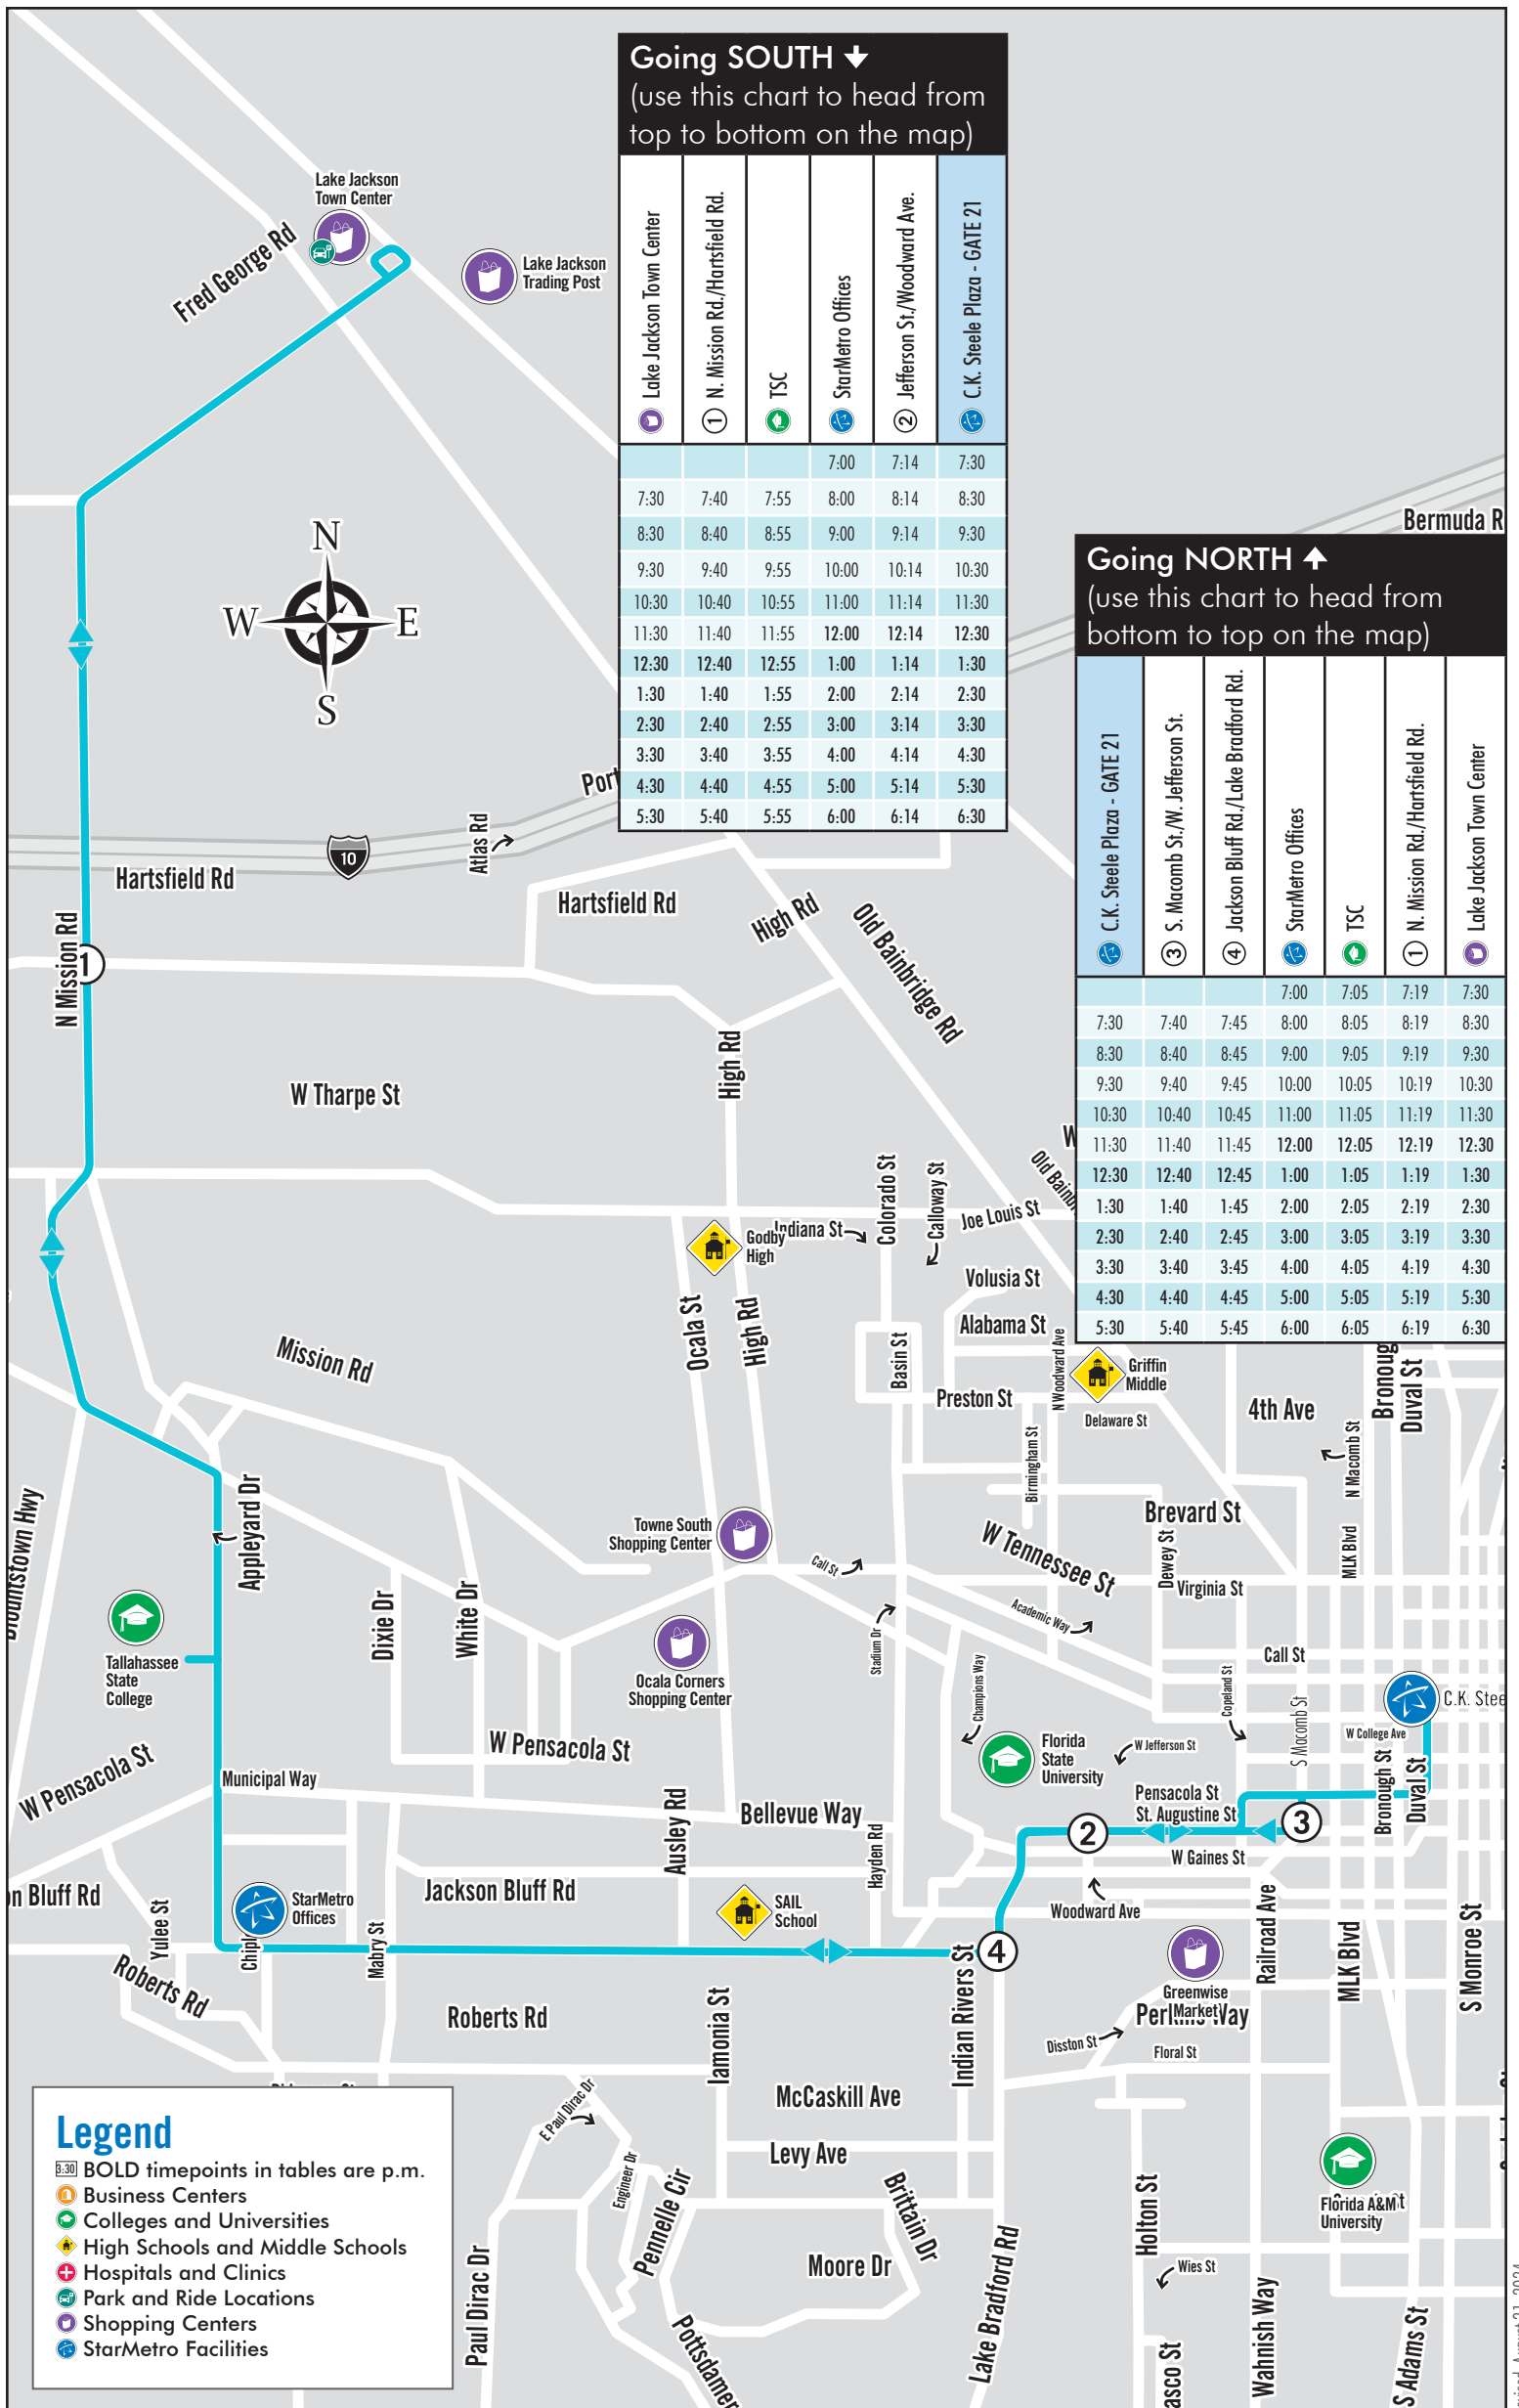

Forest Route (Saturdays)

Lake Jackson Town Center, TSC, StarMetro Offices, C.K. Steele Plaza
Saturday (7 a.m. - 6:30 p.m.) | Bus comes every: **60 min**

Going SOUTH ↓
(use this chart to head from top to bottom on the map)

Stop	1	2	3	4	5
Lake Jackson Town Center					
N. Mission Rd./Hartsfield Rd.					
TSC					
StarMetro Offices					
Jefferson St./Woodward Ave.					
C.K. Steele Plaza - GATE 21					
7:30	7:40	7:55	8:00	8:14	8:30
8:30	8:40	8:55	9:00	9:14	9:30
9:30	9:40	9:55	10:00	10:14	10:30
10:30	10:40	10:55	11:00	11:14	11:30
11:30	11:40	11:55	12:00	12:14	12:30
12:30	12:40	12:55	1:00	1:14	1:30
1:30	1:40	1:55	2:00	2:14	2:30
2:30	2:40	2:55	3:00	3:14	3:30
3:30	3:40	3:55	4:00	4:14	4:30
4:30	4:40	4:55	5:00	5:14	5:30
5:30	5:40	5:55	6:00	6:14	6:30

Going NORTH ↑
(use this chart to head from bottom to top on the map)

Stop	1	2	3	4	5	6
C.K. Steele Plaza - GATE 21						
S. Macomb St./W. Jefferson St.						
Jackson Bluff Rd./Lake Bradford Rd.						
StarMetro Offices						
TSC						
N. Mission Rd./Hartsfield Rd.						
Lake Jackson Town Center						
7:30	7:40	7:45	8:00	8:05	8:19	8:30
8:30	8:40	8:45	9:00	9:05	9:19	9:30
9:30	9:40	9:45	10:00	10:05	10:19	10:30
10:30	10:40	10:45	11:00	11:05	11:19	11:30
11:30	11:40	11:45	12:00	12:05	12:19	12:30
12:30	12:40	12:45	1:00	1:05	1:19	1:30
1:30	1:40	1:45	2:00	2:05	2:19	2:30
2:30	2:40	2:45	3:00	3:05	3:19	3:30
3:30	3:40	3:45	4:00	4:05	4:19	4:30
4:30	4:40	4:45	5:00	5:05	5:19	5:30
5:30	5:40	5:45	6:00	6:05	6:19	6:30

Legend

- BOLD** timepoints in tables are p.m.
- Business Centers
- Colleges and Universities
- High Schools and Middle Schools
- Hospitals and Clinics
- Park and Ride Locations
- Shopping Centers
- StarMetro Facilities