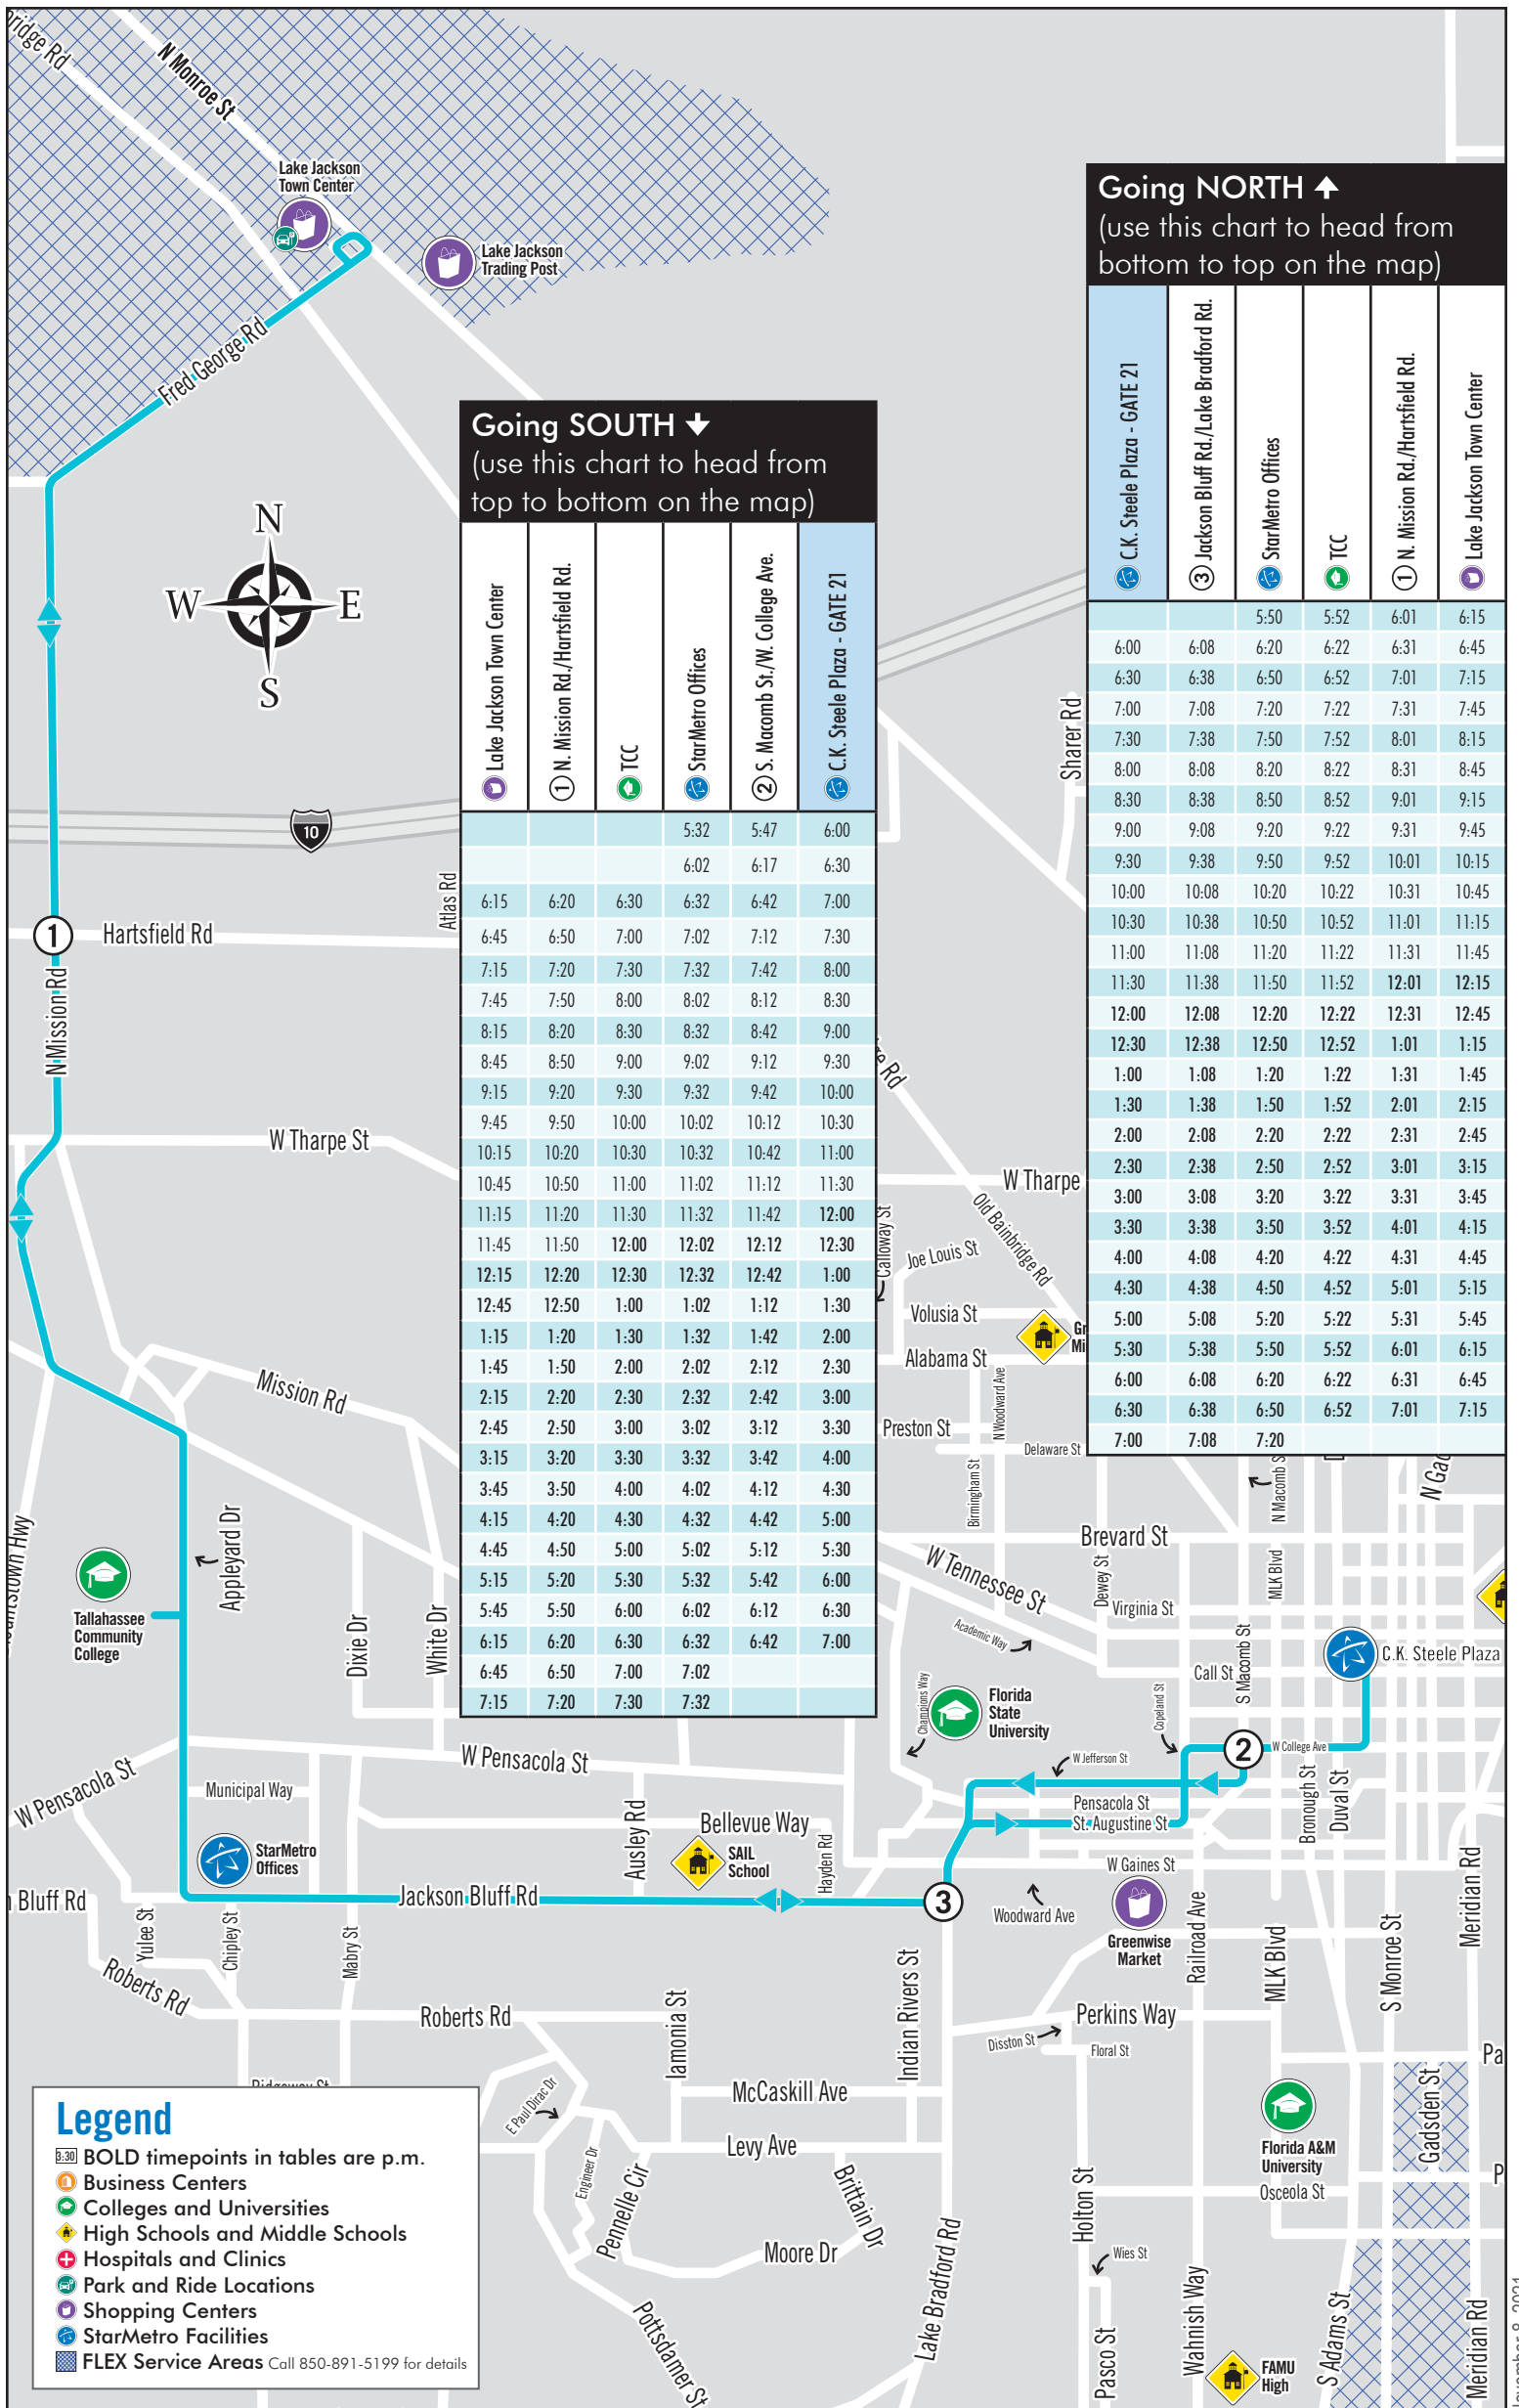

Forest Route (Mon-Fri)

Lake Jackson Town Center, TCC, StarMetro Offices, C.K. Steele Plaza
Monday - Friday (5:32 a.m. - 7:32 p.m.) | Bus comes every: **30 min**

Legend

- 30** BOLD timepoints in tables are p.m.
- Business Centers
- Colleges and Universities
- High Schools and Middle Schools
- Hospitals and Clinics
- Park and Ride Locations
- Shopping Centers
- StarMetro Facilities
- FLEX Service Areas Call 850-891-5199 for details